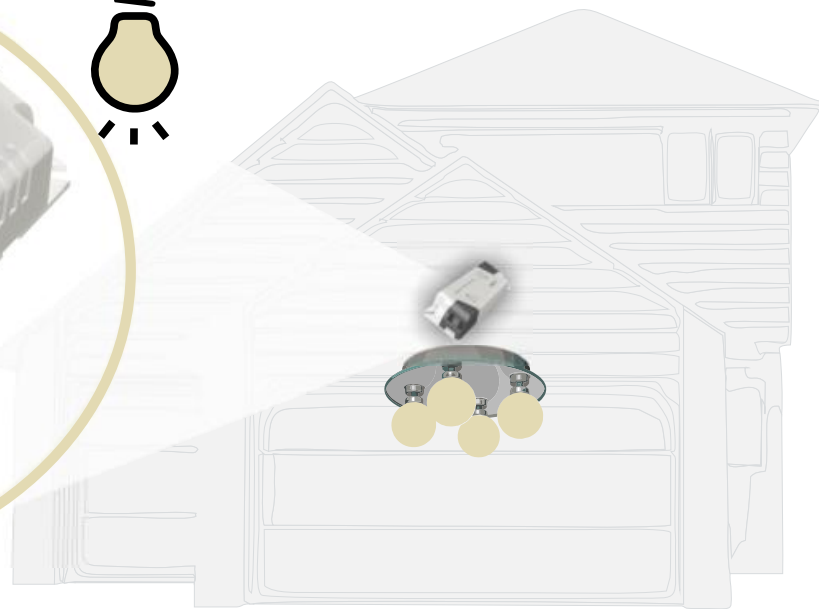

Robust wireless connectivity for devices with the IEC 62386
(Digital Addressable Lighting Interface) interface
...perfect fit for lights

Wireless Mesh

IQRF® network

Fast response

Control and monitor

Reliable connectivity

Up to 240 devices

Easy installation

Autonetwork

Remote & local control

Dimming, ON/OFF, ...

Security

AES-128 encryption

Scalability