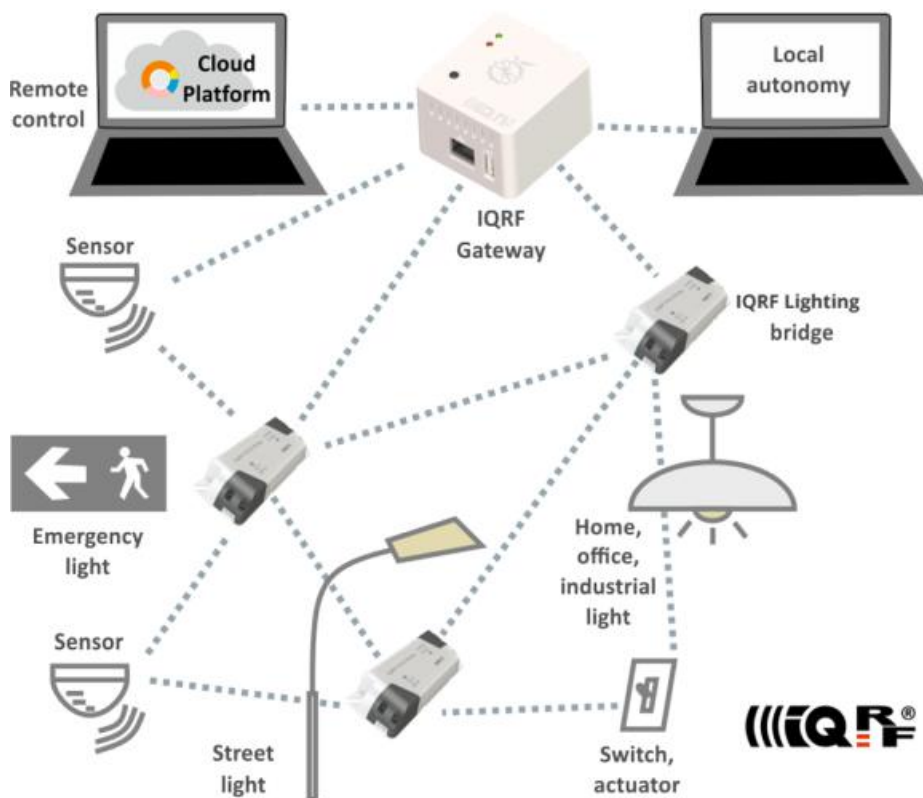

Robust wireless connectivity for devices with the IEC 62386
(Digital Addressable Lighting Interface) interface
...perfect fit for lights

Wireless Mesh

IQRF® network

Fast response

Control and monitor

Reliable connectivity

Up to 240 devices

Easy installation

Autonetwork

Remote & local control

Dimming, ON/OFF, ...

Security

AES-128 encryption

Scalability