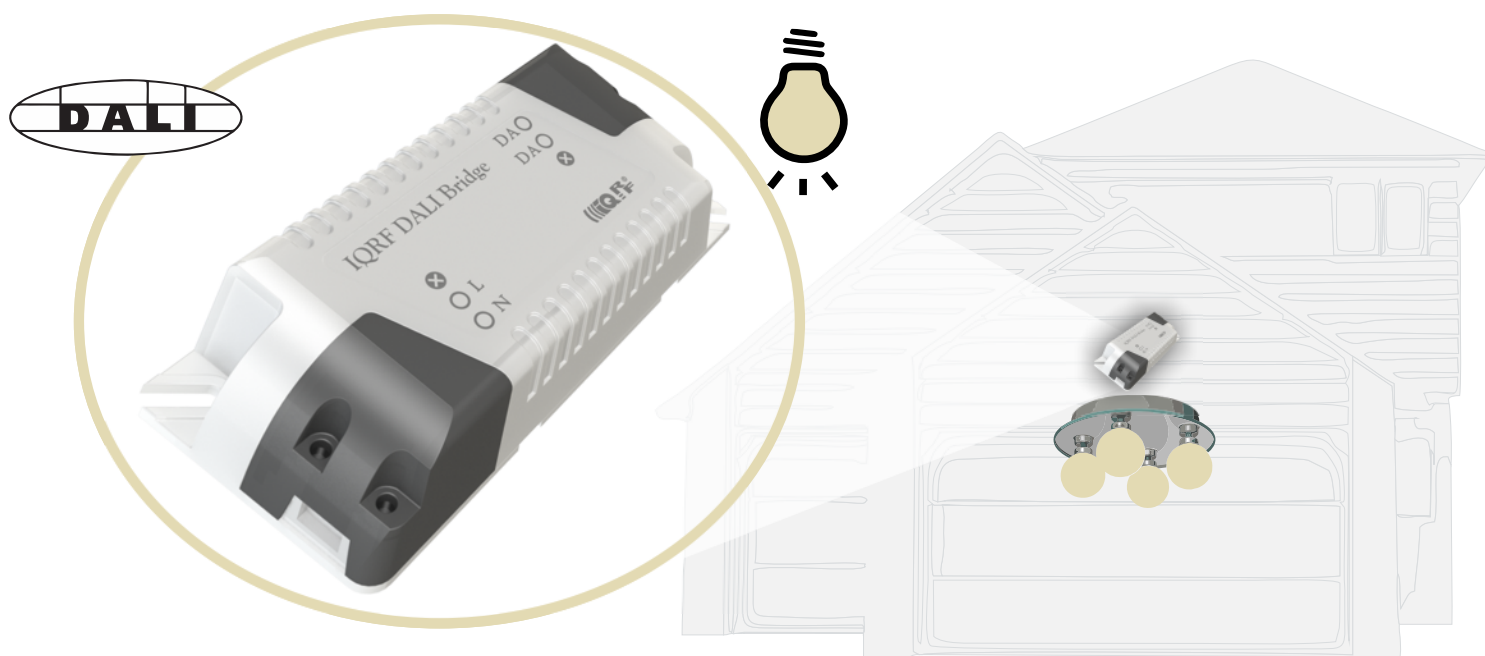

Robust wireless connectivity for DALI devices ...ideal for lighting

Wireless Mesh

IQRF® network

Fast response

Control and monitor

Reliable connectivity

Up to 240 devices

Easy installation

Autonetwork

Remote & local control

Dimming, ON/OFF, ...

Security

AES-128 encryption

Scalability

Add more IQRF devices

Costs saving