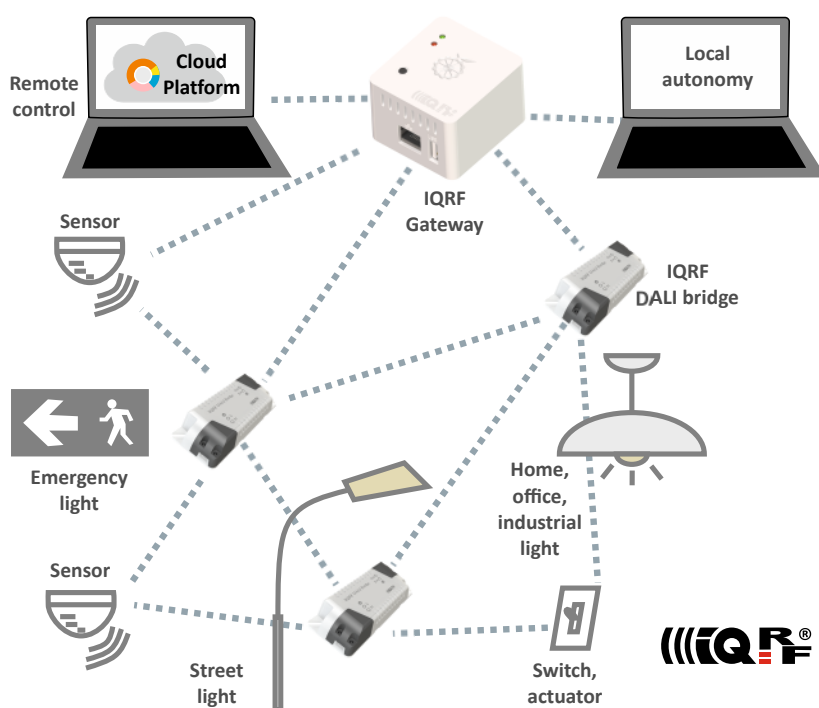

Robust wireless connectivity for DALI devices ...ideal for lighting

Wireless Mesh

IQRF® network

Fast response

Control and monitor

Reliable connectivity

Up to 240 devices

Easy installation

Autonetwork

Remote & local control

Dimming, ON/OFF, ...

Security

AES-128 encryption

Scalability

Add more IQRF devices

Costs saving

Manage consumption